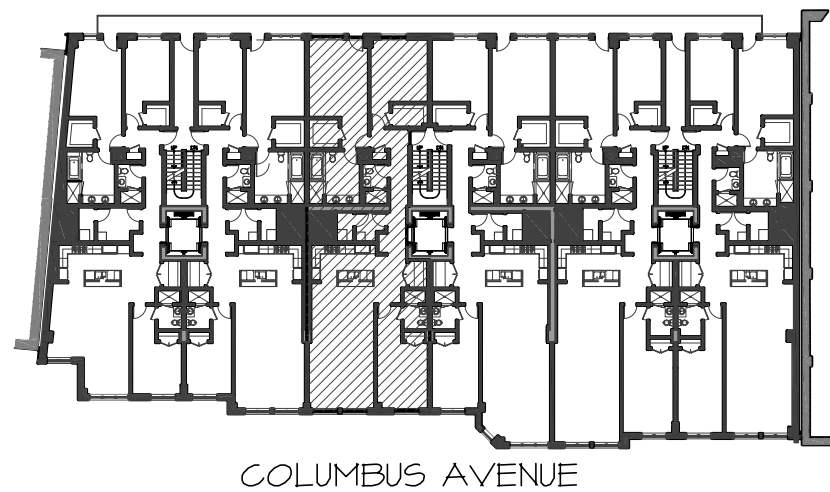

  
 Neshamkin French Architects, Inc.  
 ARCHITECTS • INTERIORS • EXTERIORS • DEVELOPMENT CONSULTANTS  
 5 Monument Square, Chelsea, MA 02129  
 Tel: 617.242.7422 Fax: 617.242.7424

SCALE: 1/8"=1'-0"

3 BEDROOM  
 3 BATHROOM  
 UNIT 703  
 2,030 SQ. FT

THESE FLOOR PLANS ARE PRELIMINARY. ALL LAYOUTS ARE SUBJECT TO CHANGE AND ALL MEASUREMENTS ARE APPROXIMATE AND SUBJECT TO NORMAL CONSTRUCTION VARIANCE AND TOLERANCE

Stamped By: \_\_\_\_\_  
 Drawn By: \_\_\_\_\_  
 Checked By: \_\_\_\_\_  
 Date: \_\_\_\_\_  
 Revisions: \_\_\_\_\_  

 Project No. \_\_\_\_\_  
 File Name: \_\_\_\_\_  
 Drawing Title: \_\_\_\_\_

Sheet No. **703**  
 Scale: AS NOTED