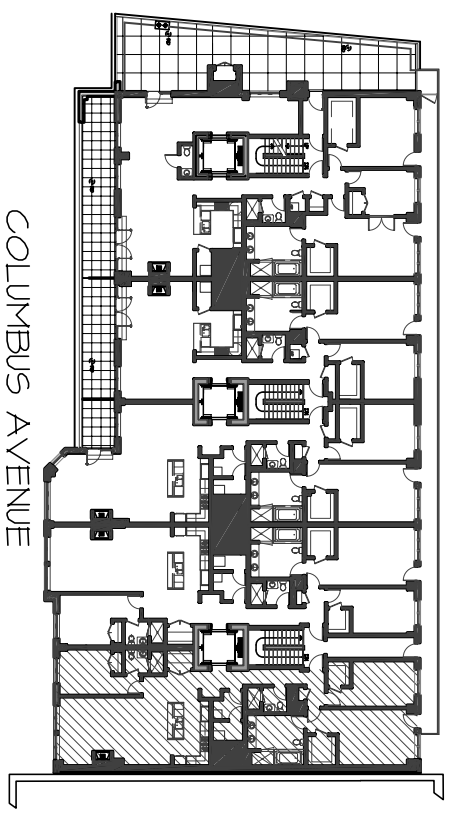

THESE FLOOR PLANS ARE PRELIMINARY. ALL LAYOUTS ARE SUBJECT TO CHANGE AND MEASUREMENTS ARE APPROXIMATE AND SUBJECT TO NORMAL CONSTRUCTION VARIANCE AND TOLERANCE

Sampled By	
Drawn By	
Checked By	
Date	
Revisions	
Project No.	
File Name	
Drawing Title	

Sheet No. **1005**
Scale: AS NOTED