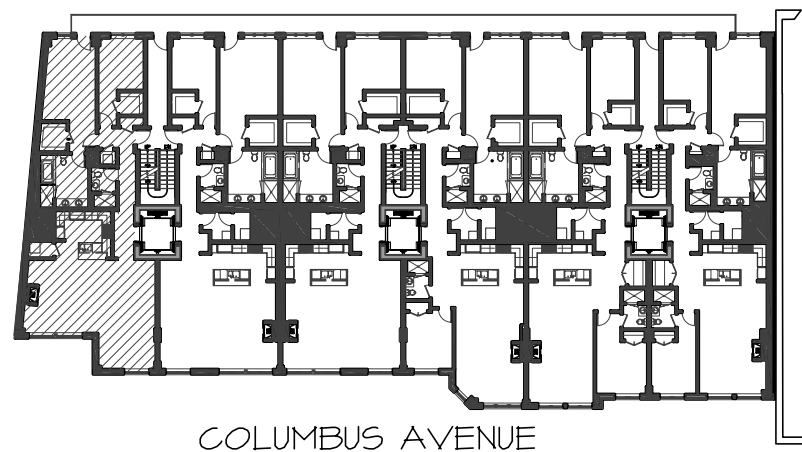

 Neshamkin French Architects, Inc.
 ARCHITECTS - INTERIORS - BUSINESS DEVELOPMENT - CONSULTANTS
 5 Monument Square, MA 01724-7422
 Charlestown, MA 02129

SCALE: 1/8"=1'-0"

2 BEDROOM
 2 BATHROOM
 UNIT 901
 1,691 SQ. FT

THESE FLOOR PLANS ARE PRELIMINARY. ALL LAYOUTS ARE SUBJECT TO CHANGE AND ALL MEASUREMENTS ARE APPROXIMATE AND SUBJECT TO NORMAL CONSTRUCTION VARIANCE AND TOLERANCE

Stamped By: _____
 Drawn By: _____
 Checked By: _____
 Date: _____
 Revisions: _____

 Project No. _____
 File Name: _____
 Drawing Title: _____

Sheet No. **901**
 Scale: AS NOTED